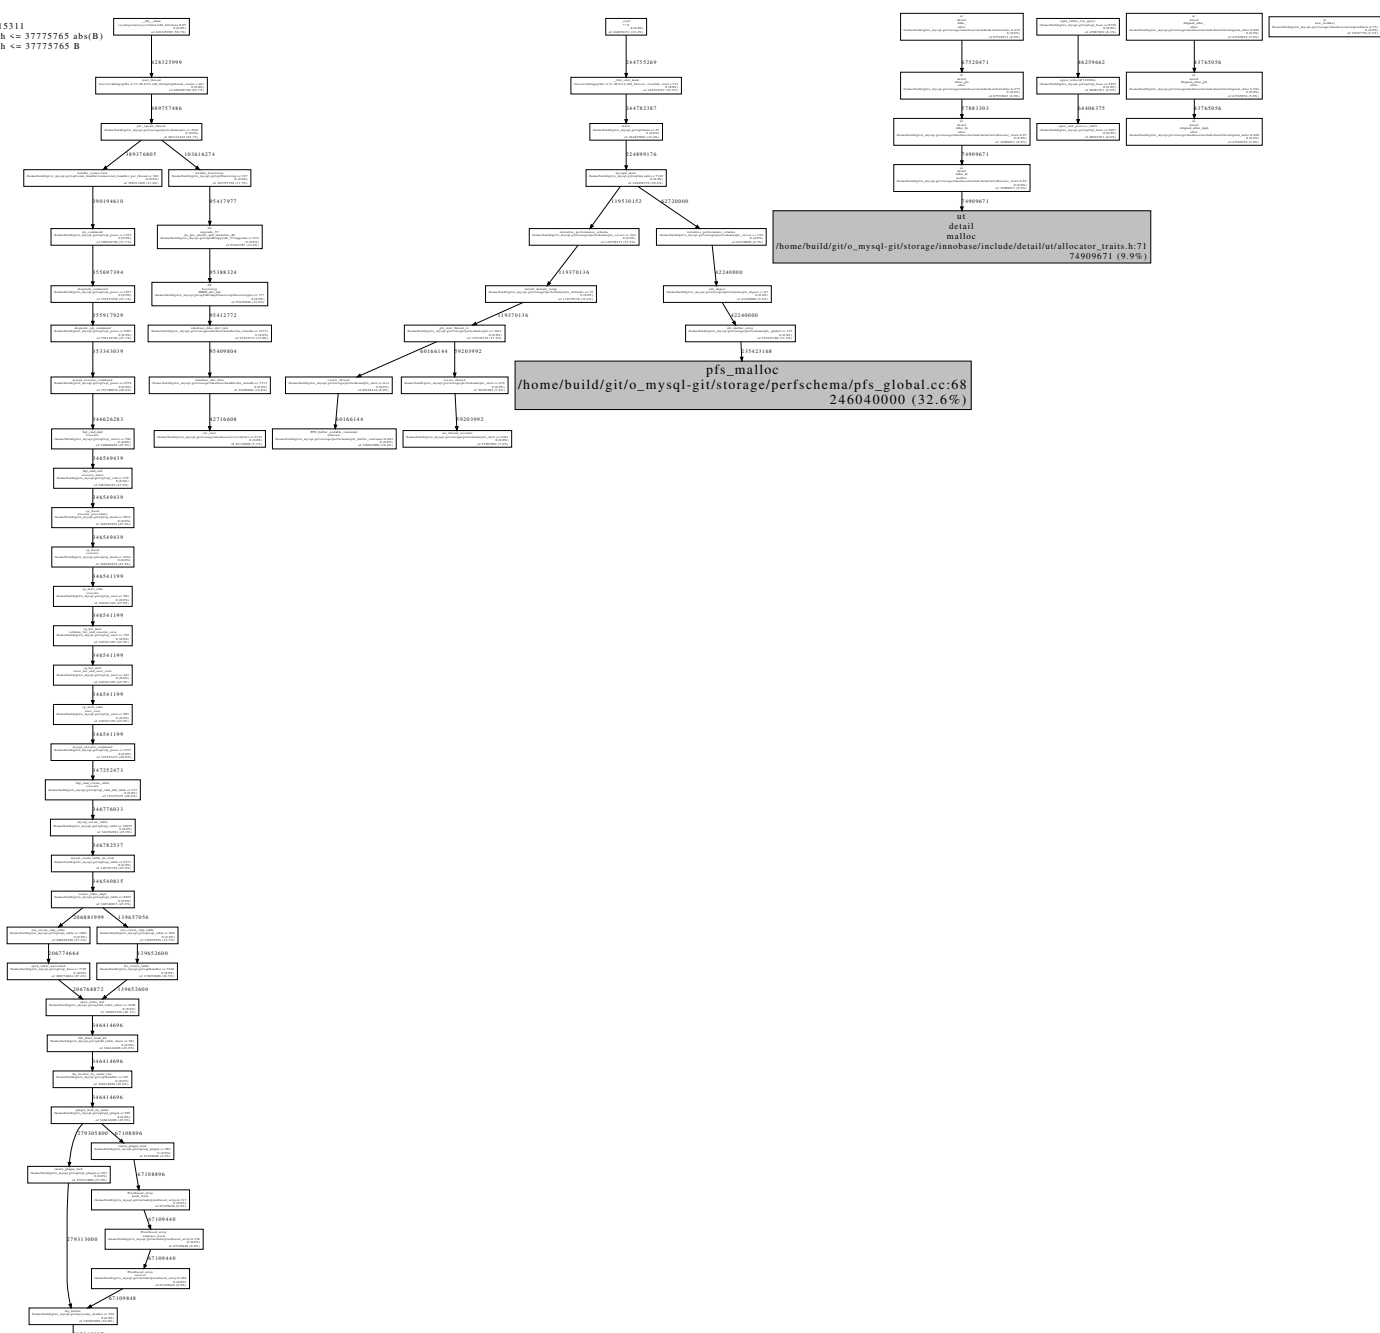

my_raw_malloc
/home/build/git/o_mysql-git/mysys/my_malloc.cc:382
392345807 (51.9%)